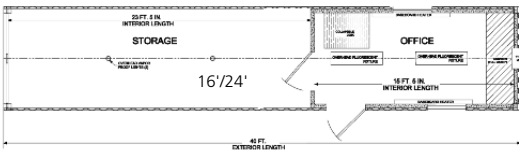

- ▶ Drop Deck Flats
- ▶ Extendable Flats
- ▶ Diesel and Electric Reefers
- ▶ Dumps

Sizes

- ▶ Road – 28', 42', 45', 48', 53'
- ▶ Walking Floor – 42', 45', 48'
- ▶ Storage Trailers – 28', 45', 48', 53'
- ▶ Ground Level Containers – 20', 40'
- ▶ Office – 20', 32', 36', 40', 50', 60'
(See back for office layouts.
Additional specifications available.)

Terms

- ▶ Short and Long Term Rental Rates
- ▶ Full Service and Net Leases

The Source For Quality And Service

Mobile Office Units

Mobile Office 8' x 24'
(8' x 20' box size)

Mobile Office 8' x 32'
(8' x 28' box size) Also available as Office Storage Combo.

Mobile Office 8' x 36'
(8' x 32' box size) Also available as Office Storage Combo.

Mobile Office 10' x 40'
(10' x 36' box size)

Mobile Office 10' x 50'
(10' x 46' box size)

Mobile Office 12' x 50'
(12' x 46' box size)

Mobile Office 12' x 60'
(12' x 56' box size)

Office Containers

16'/24' Office Storage Combo

20' Office Container

40' Office Container

The Source For Quality And Service...

HALE

TRAILER