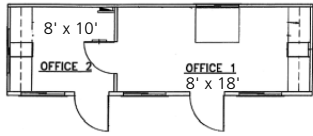

- ▶ Drop Deck Flats
- ▶ Extendable Flats
- ▶ Diesel and Electric Reefers
- ▶ Dumps

Sizes

- ▶ Road – 28', 42', 45', 48', 53'
- ▶ Walking Floor – 42', 45', 48'
- ▶ Storage Trailers – 28', 45', 48', 53'
- ▶ Ground Level Containers – 20', 40'
- ▶ Office – 20', 32', 36', 40', 50', 60'
(See back for office layouts.
Additional specifications available.)

Terms

- ▶ Short and Long Term Rental Rates
- ▶ Full Service and Net Leases

The Source For Quality And Service

Mobile Office Units

Mobile Office 8' x 24'
(8' x 20' box size)

Mobile Office 8' x 32'
(8' x 28' box size) Also available as Office Storage Combo.

Mobile Office 8' x 36'
(8' x 32' box size) Also available as Office Storage Combo.

Mobile Office 10' x 40'
(10' x 36' box size)

Mobile Office 10' x 50'
(10' x 46' box size)

Mobile Office 12' x 50'
(12' x 46' box size)

Mobile Office 12' x 60'
(12' x 56' box size)

Office Containers

16'/24' Office Storage Combo

20' Office Container

40' Office Container

The Source For Quality And Service...

HALE

TRAILER