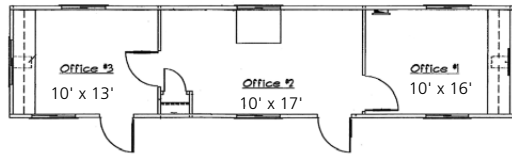

- ▶ Drop Deck Flats
- ▶ Extendable Flats
- ▶ Diesel and Electric Reefers
- ▶ Dumps

Sizes

- ▶ Road – 28', 42', 45', 48', 53'
- ▶ Walking Floor – 42', 45', 48'
- ▶ Storage Trailers – 28', 45', 48', 53'
- ▶ Ground Level Containers – 20', 40'
- ▶ Office – 20', 32', 36', 40', 50', 60'
(See back for office layouts.
Additional specifications available.)

Terms

- ▶ Short and Long Term Rental Rates
- ▶ Full Service and Net Leases

The Source For Quality And Service

Mobile Office Units

Mobile Office 8' x 24'
(8' x 20' box size)

Mobile Office 8' x 32'
(8' x 28' box size) Also available as Office Storage Combo.

Mobile Office 8' x 36'
(8' x 32' box size) Also available as Office Storage Combo.

Mobile Office 10' x 40'
(10' x 36' box size)

Mobile Office 10' x 50'
(10' x 46' box size)

Mobile Office 12' x 50'
(12' x 46' box size)

Mobile Office 12' x 60'
(12' x 56' box size)

Office Containers

16'/24' Office Storage Combo

20' Office Container

40' Office Container

The Source For Quality And Service...

HALE

TRAILER