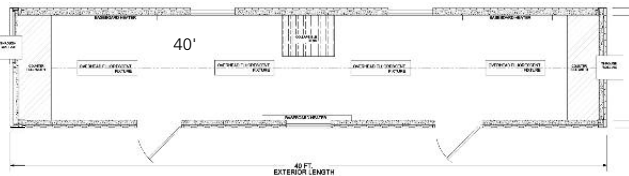

- ▶ Drop Deck Flats
- ▶ Extendable Flats
- ▶ Diesel and Electric Reefers
- ▶ Dumps

Sizes

- ▶ Road – 28', 42', 45', 48', 53'
- ▶ Walking Floor – 42', 45', 48'
- ▶ Storage Trailers – 28', 45', 48', 53'
- ▶ Ground Level Containers – 20', 40'
- ▶ Office – 20', 32', 36', 40', 50', 60'
(See back for office layouts.
Additional specifications available.)

Terms

- ▶ Short and Long Term Rental Rates
- ▶ Full Service and Net Leases

The Source For Quality And Service

Mobile Office Units

Mobile Office 8' x 24'
(8' x 20' box size)

Mobile Office 8' x 32'
(8' x 28' box size) Also available as Office Storage Combo.

Mobile Office 8' x 36'
(8' x 32' box size) Also available as Office Storage Combo.

Mobile Office 10' x 40'
(10' x 36' box size)

Mobile Office 10' x 50'
(10' x 46' box size)

Mobile Office 12' x 50'
(12' x 46' box size)

Mobile Office 12' x 60'
(12' x 56' box size)

Office Containers

16'/24' Office Storage Combo

20' Office Container

40' Office Container

The Source For Quality And Service...

HALE

TRAILER