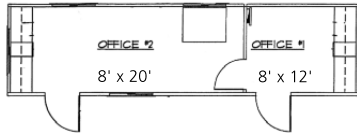

- ▶ Drop Deck Flats
- ▶ Extendable Flats
- ▶ Diesel and Electric Reefers
- ▶ Dumps

Sizes

- ▶ Road – 28', 42', 45', 48', 53'
- ▶ Walking Floor – 42', 45', 48'
- ▶ Storage Trailers – 28', 45', 48', 53'
- ▶ Ground Level Containers – 20', 40'
- ▶ Office – 20', 32', 36', 40', 50', 60'
(See back for office layouts.
Additional specifications available.)

Terms

- ▶ Short and Long Term Rental Rates
- ▶ Full Service and Net Leases

The Source For Quality And Service

Mobile Office Units

Mobile Office 8' x 24'
(8' x 20' box size)

Mobile Office 8' x 32'
(8' x 28' box size) Also available as Office Storage Combo.

Mobile Office 8' x 36'
(8' x 32' box size) Also available as Office Storage Combo.

Mobile Office 10' x 40'
(10' x 36' box size)

Mobile Office 10' x 50'
(10' x 46' box size)

Mobile Office 12' x 50'
(12' x 46' box size)

Mobile Office 12' x 60'
(12' x 56' box size)

Office Containers

16'/24' Office Storage Combo

20' Office Container

40' Office Container

The Source For Quality And Service...

HALE

TRAILER