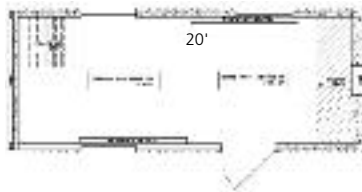

- ▶ Drop Deck Flats
- ▶ Extendable Flats
- ▶ Diesel and Electric Reefers
- ▶ Dumps

Sizes

- ▶ Road – 28', 42', 45', 48', 53'
- ▶ Walking Floor – 42', 45', 48'
- ▶ Storage Trailers – 28', 45', 48', 53'
- ▶ Ground Level Containers – 20', 40'
- ▶ Office – 20', 32', 36', 40', 50', 60'
(See back for office layouts.
Additional specifications available.)

Terms

- ▶ Short and Long Term Rental Rates
- ▶ Full Service and Net Leases

The Source For Quality And Service

Mobile Office Units

Mobile Office 8' x 24'
(8' x 20' box size)

Mobile Office 8' x 32'
(8' x 28' box size) Also available as Office Storage Combo.

Mobile Office 8' x 36'
(8' x 32' box size) Also available as Office Storage Combo.

Mobile Office 10' x 40'
(10' x 36' box size)

Mobile Office 10' x 50'
(10' x 46' box size)

Mobile Office 12' x 50'
(12' x 46' box size)

Mobile Office 12' x 60'
(12' x 56' box size)

Office Containers

16'/24' Office Storage Combo

20' Office Container

40' Office Container

The Source For Quality And Service...

HALE

TRAILER