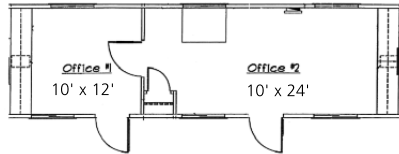

- ▶ Drop Deck Flats
- ▶ Extendable Flats
- ▶ Diesel and Electric Reefers
- ▶ Dumps

Sizes

- ▶ Road – 28', 42', 45', 48', 53'
- ▶ Walking Floor – 42', 45', 48'
- ▶ Storage Trailers – 28', 45', 48', 53'
- ▶ Ground Level Containers – 20', 40'
- ▶ Office – 20', 32', 36', 40', 50', 60'
(See back for office layouts.
Additional specifications available.)

Terms

- ▶ Short and Long Term Rental Rates
- ▶ Full Service and Net Leases

The Source For Quality And Service

Mobile Office Units

Mobile Office 8' x 24'
(8' x 20' box size)

Mobile Office 8' x 32'
(8' x 28' box size) Also available as Office Storage Combo.

Mobile Office 8' x 36'
(8' x 32' box size) Also available as Office Storage Combo.

Mobile Office 10' x 40'
(10' x 36' box size)

Mobile Office 10' x 50'
(10' x 46' box size)

Mobile Office 12' x 50'
(12' x 46' box size)

Mobile Office 12' x 60'
(12' x 56' box size)

Office Containers

16'/24' Office Storage Combo

20' Office Container

40' Office Container

The Source For Quality And Service...

HALE

TRAILER