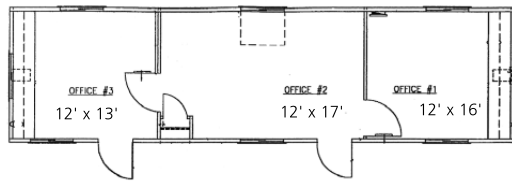

- ▶ Drop Deck Flats
- ▶ Extendable Flats
- ▶ Diesel and Electric Reefers
- ▶ Dumps

Sizes

- ▶ Road – 28', 42', 45', 48', 53'
- ▶ Walking Floor – 42', 45', 48'
- ▶ Storage Trailers – 28', 45', 48', 53'
- ▶ Ground Level Containers – 20', 40'
- ▶ Office – 20', 32', 36', 40', 50', 60'
(See back for office layouts.
Additional specifications available.)

Terms

- ▶ Short and Long Term Rental Rates
- ▶ Full Service and Net Leases

The Source For Quality And Service

Mobile Office Units

Mobile Office 8' x 24'
(8' x 20' box size)

Mobile Office 8' x 32'
(8' x 28' box size) Also available as Office Storage Combo.

Mobile Office 8' x 36'
(8' x 32' box size) Also available as Office Storage Combo.

Mobile Office 10' x 40'
(10' x 36' box size)

Mobile Office 10' x 50'
(10' x 46' box size)

Mobile Office 12' x 50'
(12' x 46' box size)

Mobile Office 12' x 60'
(12' x 56' box size)

Office Containers

16'/24' Office Storage Combo

20' Office Container

40' Office Container

The Source For Quality And Service...

HALE

TRAILER