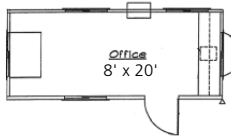

- ▶ Drop Deck Flats
- ▶ Extendable Flats
- ▶ Diesel and Electric Reefers
- ▶ Dumps

Sizes

- ▶ Road – 28', 42', 45', 48', 53'
- ▶ Walking Floor – 42', 45', 48'
- ▶ Storage Trailers – 28', 45', 48', 53'
- ▶ Ground Level Containers – 20', 40'
- ▶ Office – 20', 32', 36', 40', 50', 60'
(See back for office layouts.
Additional specifications available.)

Terms

- ▶ Short and Long Term Rental Rates
- ▶ Full Service and Net Leases

The Source For Quality And Service

Mobile Office Units

Mobile Office 8' x 24'
(8' x 20' box size)

Mobile Office 8' x 32'
(8' x 28' box size) Also available as Office Storage Combo.

Mobile Office 8' x 36'
(8' x 32' box size) Also available as Office Storage Combo.

Mobile Office 10' x 40'
(10' x 36' box size)

Mobile Office 10' x 50'
(10' x 46' box size)

Mobile Office 12' x 50'
(12' x 46' box size)