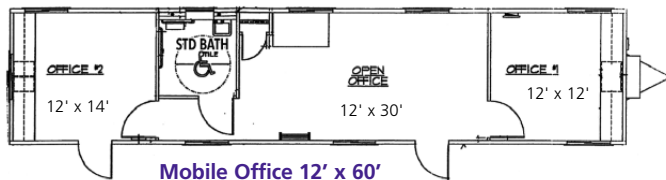

- ▶ Drop Deck Flats
- ▶ Extendable Flats
- ▶ Diesel and Electric Reefers
- ▶ Dumps

Sizes

- ▶ Road – 28', 42', 45', 48', 53'
- ▶ Walking Floor – 42', 45', 48'
- ▶ Storage Trailers – 28', 45', 48', 53'
- ▶ Ground Level Containers – 20', 40'
- ▶ Office – 20', 32', 36', 40', 50', 60'
(See back for office layouts.
Additional specifications available.)

Terms

- ▶ Short and Long Term Rental Rates
- ▶ Full Service and Net Leases

The Source For Quality And Service

Mobile Office Units

Mobile Office 8' x 24'
(8' x 20' box size)

Mobile Office 8' x 32'
(8' x 28' box size) Also available as Office Storage Combo.

Mobile Office 8' x 36'
(8' x 32' box size) Also available as Office Storage Combo.

Mobile Office 10' x 40'
(10' x 36' box size)

Mobile Office 10' x 50'
(10' x 46' box size)

Mobile Office 12' x 50'
(12' x 46' box size)

Mobile Office 12' x 60'
(12' x 56' box size)

Office Containers

16'/24' Office Storage Combo

20' Office Container

40' Office Container

The Source For Quality And Service...

HALE

TRAILER